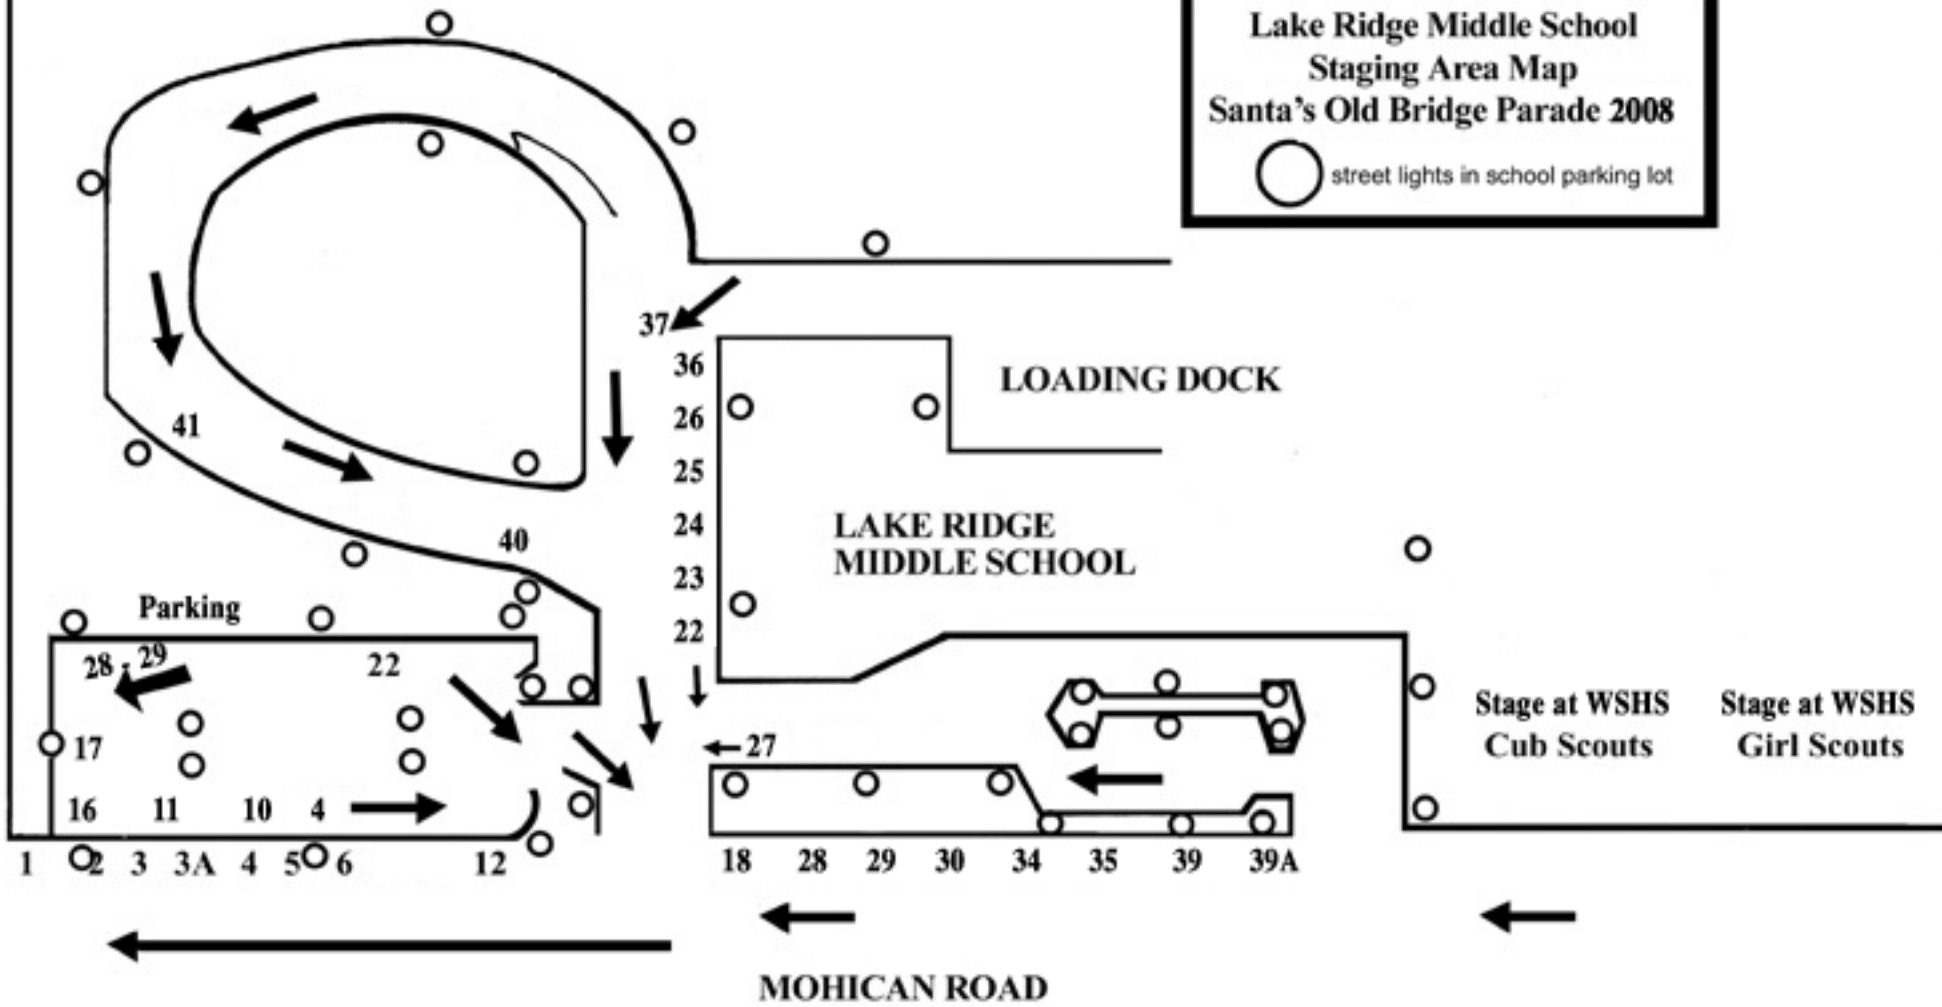

**Lake Ridge Middle School
Staging Area Map
Santa's Old Bridge Parade 2008**

○ street lights in school parking lot

OLD BRIDGE ROAD

START

MOHICAN ROAD

- Stage at WSHS lower lot on sidewalk near bus tunnel**
- 8 - Troop 664
 - 9 - Pack 1369
 - 14 - GS 80-9
 - 15 - Pack 611
 - 19 - GS 80-6
 - 20 - Pack 295
 - 31 - Pack 1365
 - 32 - Pack 1364

- Stage at WSHS upper lot near OB Elem**
- 7 Hylton Band
 - 13 Freedom AF JROTC
 - 21 Gar-Field Band
 - 33 Freedom Band
 - 38 WSHS JROTC
 - 42 WSHS Band